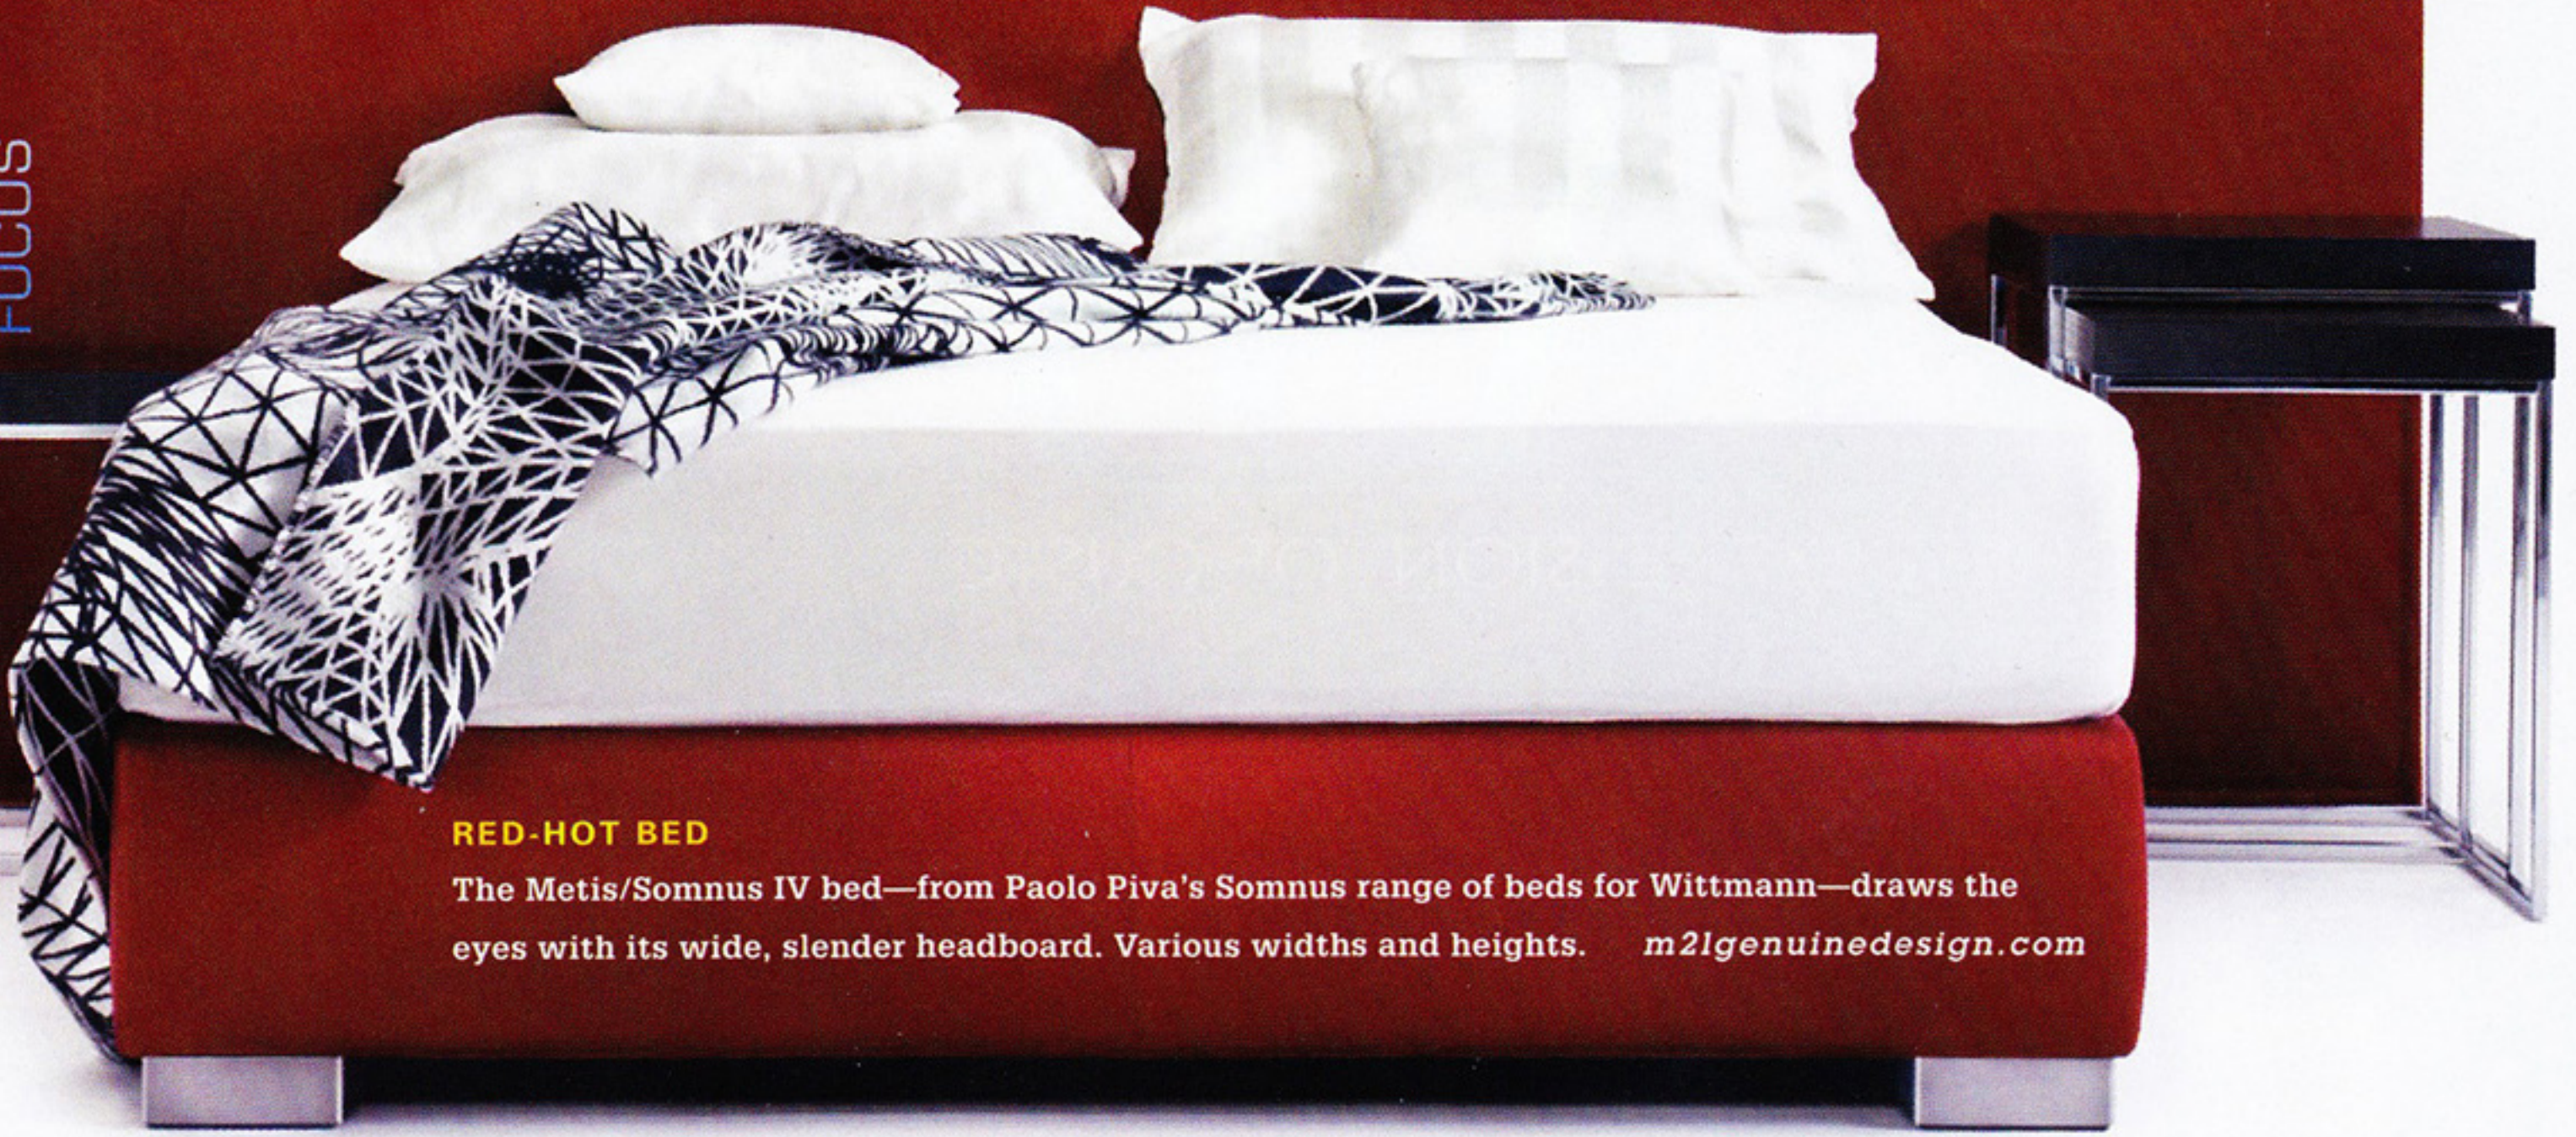

NEW YORK

SPACES

DEC-JAN 2011

THE HOME DESIGN MAGAZINE OF METROPOLITAN NEW YORK

ENTERTAIN AT HOME

NEWYORKSPACESMAG.COM

FIFTH AVENUE GEM

CENTRAL
PARK
WEST
GLAMOUR

HOBOKEN BROWNSTONE

\$5.99 US / \$6.99 CAN

0 74851 08940 8

RED-HOT BED

The Metis/Somnus IV bed—from Paolo Piva's Somnus range of beds for Wittmann—draws the eyes with its wide, slender headboard. Various widths and heights. m2lgenuinedesign.com